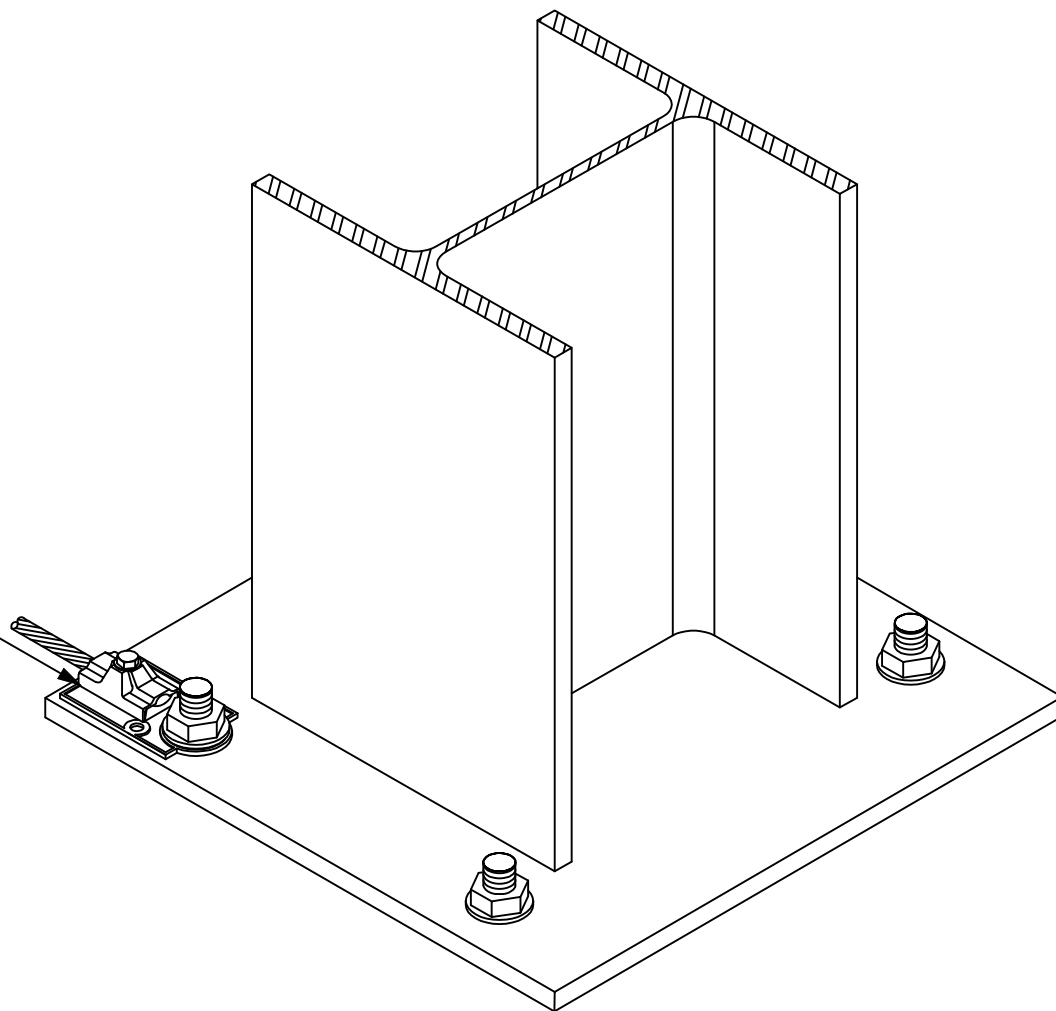

No.703: CAST BRONZE
BONDING PLATE

PROJECT:

THOMPSON LIGHTNING PROTECTION, INC.
901 SIBLEY HIGHWAY ST. PAUL, MN 55118-1792
MANUFACTURERS, CONTRACTORS & ENGINEERS

1-800-777-1230
(P): 651-455-7661
(F): 651-455-2545