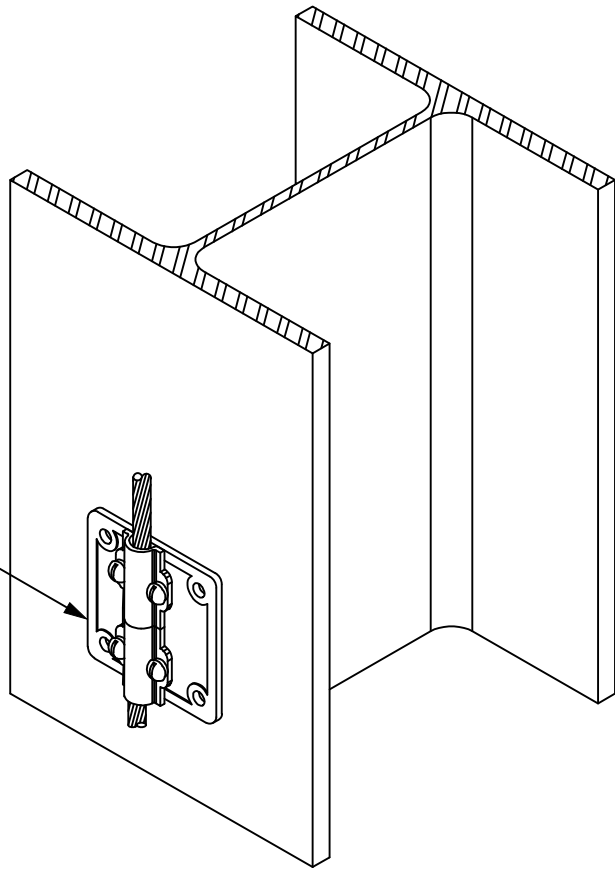

No.586X: CAST BRONZE
BONDING PLATE

PROJECT:

THOMPSON LIGHTNING PROTECTION, INC.
901 SIBLEY HIGHWAY ST. PAUL, MN 55118-1792
MANUFACTURERS, CONTRACTORS & ENGINEERS

1-800-777-1230
(P): 651-455-7661
(F): 651-455-2545