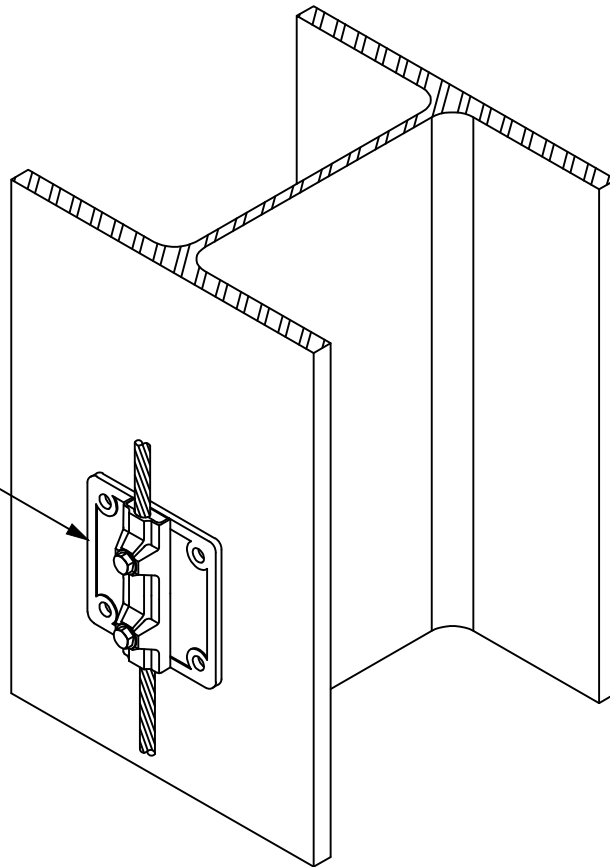

No.586: CAST BRONZE  
BONDING PLATE

PROJECT:

THOMPSON LIGHTNING PROTECTION, INC.  
901 SIBLEY HIGHWAY ST. PAUL, MN 55118-1792  
MANUFACTURERS, CONTRACTORS & ENGINEERS

1-800-777-1230  
(P): 651-455-7661  
(F): 651-455-2545