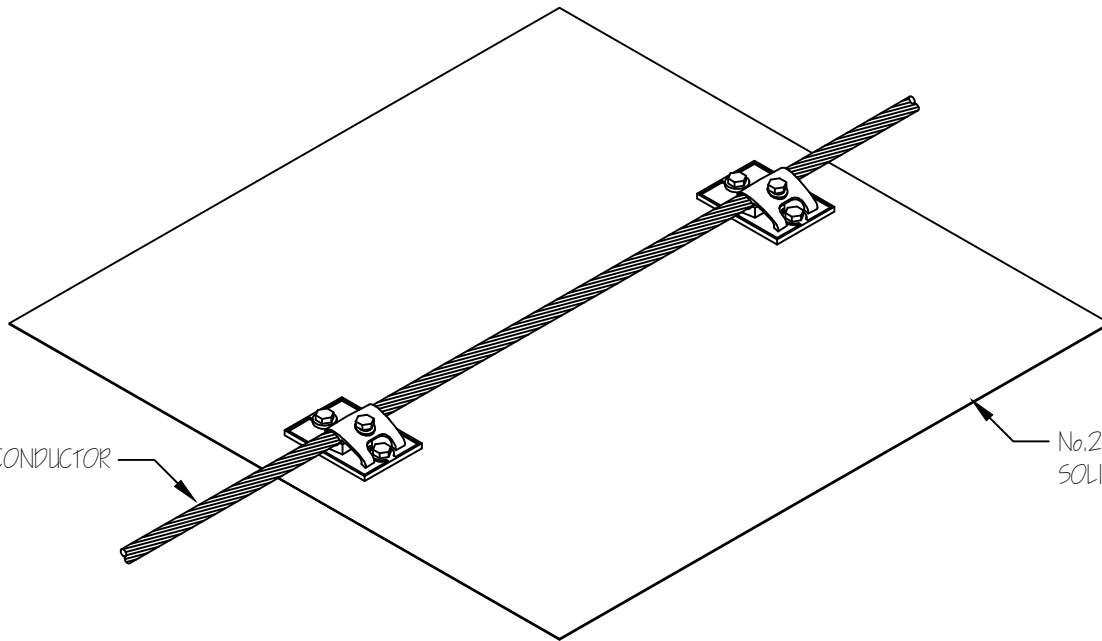

No.
BARE Cu CONDUCTOR

No. 233MM: 24" x 24" x 20Ga
SOLID Cu GROUND PLATE

PROJECT:

THOMPSON LIGHTNING PROTECTION, INC. 1-800-777-1230
901 SIBLEY HIGHWAY ST. PAUL, MN 55118-1792 (P): 651-455-7661
MANUFACTURERS, CONTRACTORS & ENGINEERS (F): 651-455-2545