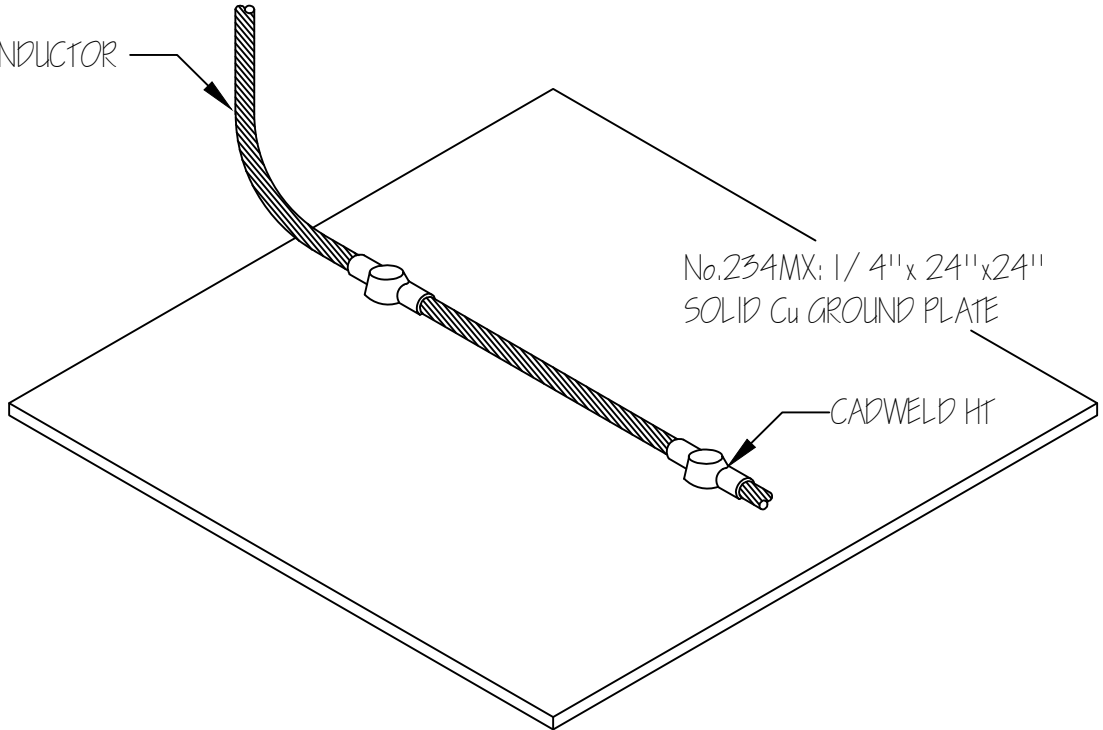

No.  
BARE Cu CONDUCTOR

No. 234MX: 1/4" x 24" x 24"  
SOLID Cu GROUND PLATE

CADWELD HT

PROJECT:

THOMPSON LIGHTNING PROTECTION, INC.  
901 SIBLEY HIGHWAY ST. PAUL, MN 55118-1792  
MANUFACTURERS, CONTRACTORS & ENGINEERS